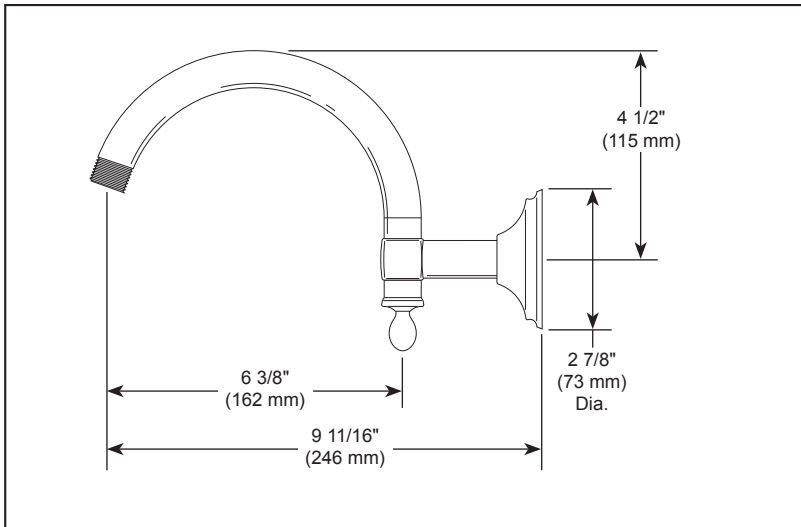

BRIZO®

SHOWER ARM AND FLANGE

■ Charlotte® Bath Collection

STANDARD SPECIFICATIONS:

- 1/2" NPT threads
- Solid brass construction

WARRANTY

- Parts and Finish - Lifetime limited warranty; or for commercial purchasers, 10 years for multi-family residential (apartments and condominiums) and 5 years for all other commercial uses, in each case from the date the product is received by the original purchaser or their authorized representative (installation contractor, etc.).
- Please go to www.brizo.com for the complete details of our limited warranty.

COMPLIES WITH:

- ASME A112.18.1 / CSA B125.1

▲ Designate Proper Finish Suffix

Brizo Kitchen & Bath Company reserves the right (1) to make changes in specifications and materials, and (2) to change or discontinue models, both without notice or obligation. Dimensions are for reference only. See current full-line price book or www.brizo.com for finish options and product availability.